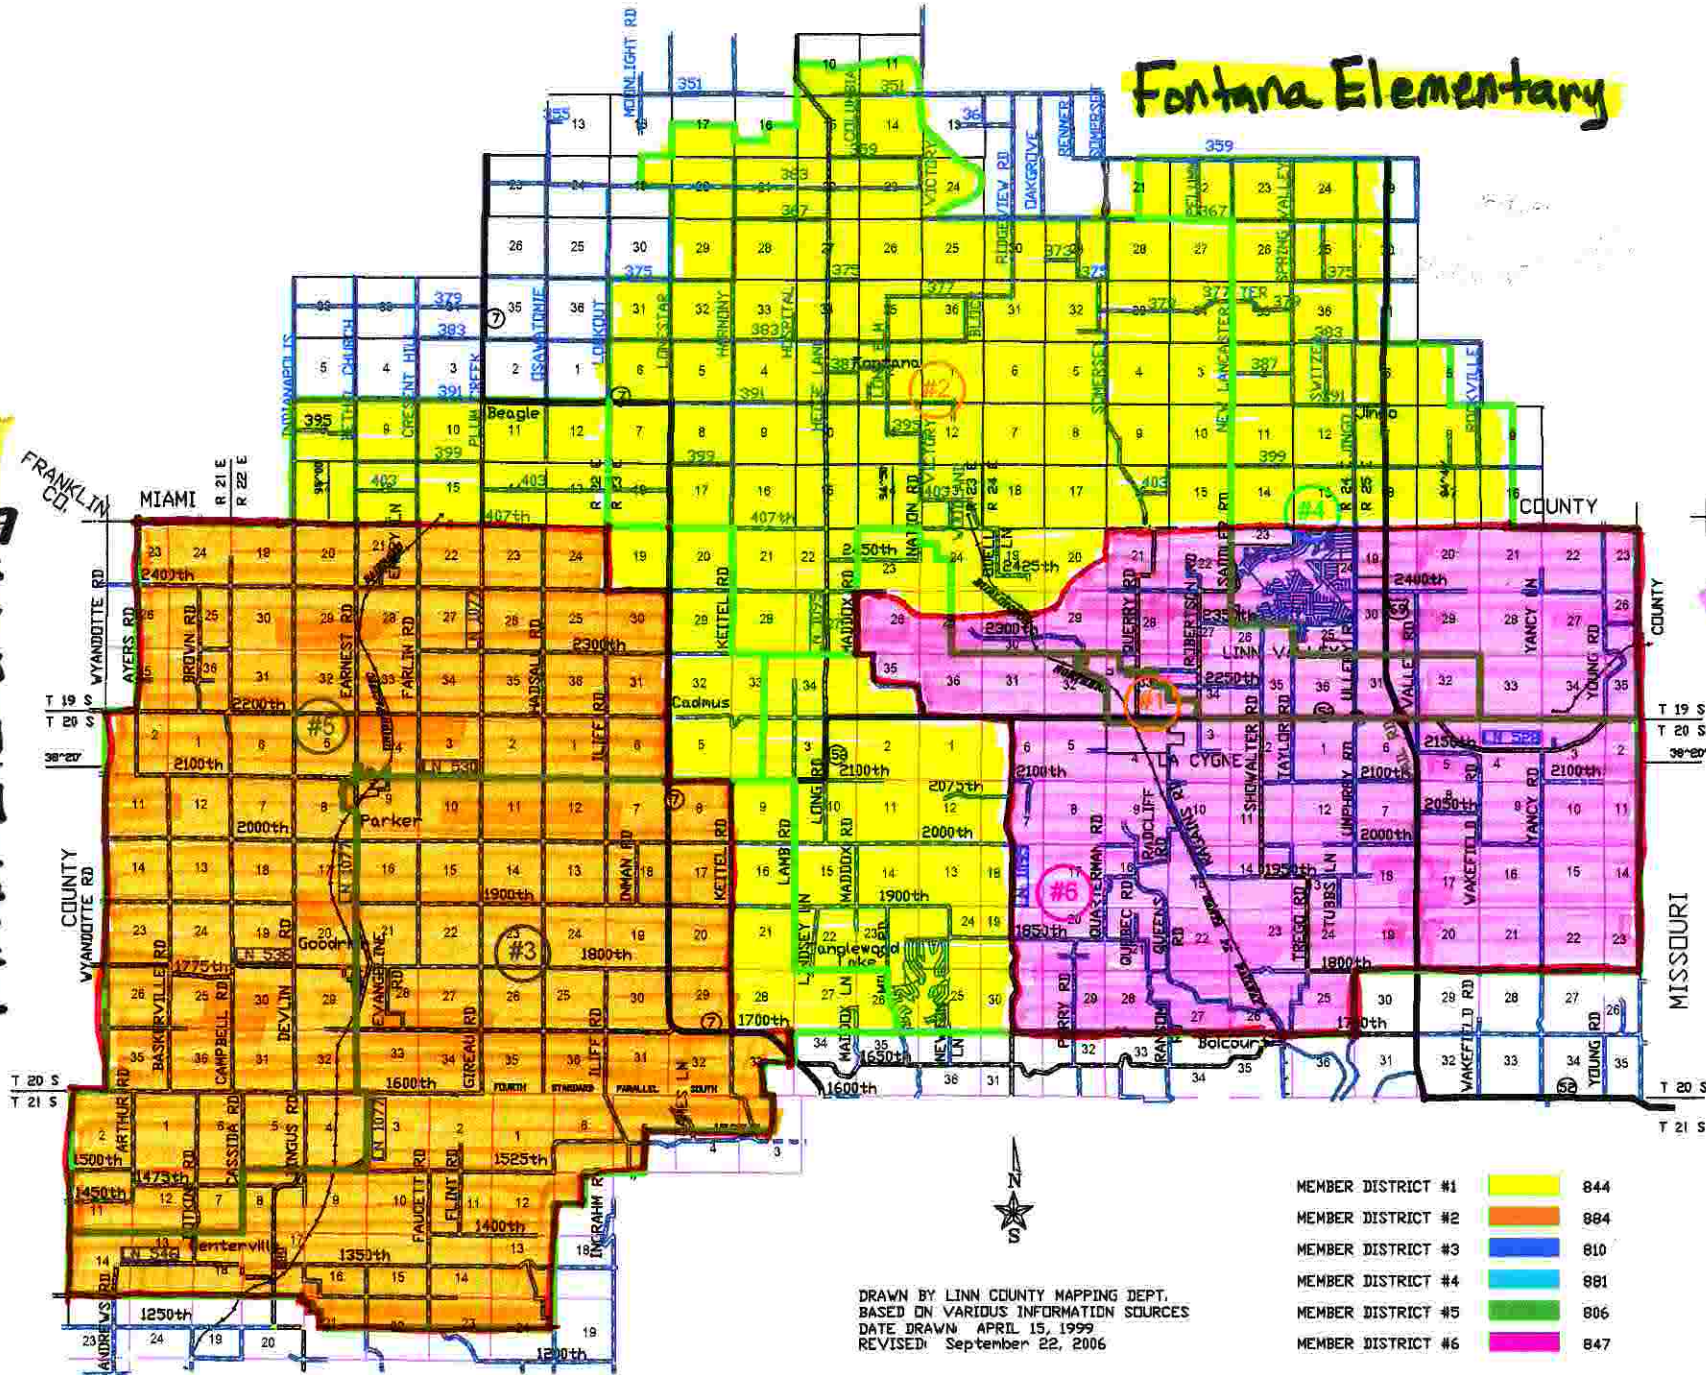

USD 362
ELEMENTARY BOUNDARY MAP

Fontana Elementary

Parker Elementary

LaCygne Elementary

DRAWN BY LINN COUNTY MAPPING DEPT.
BASED ON VARIOUS INFORMATION SOURCES
DATE DRAWN: APRIL 15, 1999
REVISED: September 22, 2006

MEMBER DISTRICT #1	844
MEMBER DISTRICT #2	884
MEMBER DISTRICT #3	810
MEMBER DISTRICT #4	881
MEMBER DISTRICT #5	806
MEMBER DISTRICT #6	847